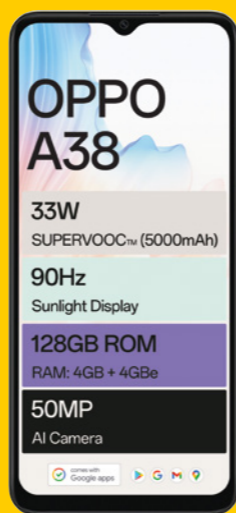

OPPO A38 LTE

core
1GB Anytime Data
50 All-network Minutes
R239 PMx36
Cash Deal R3 999