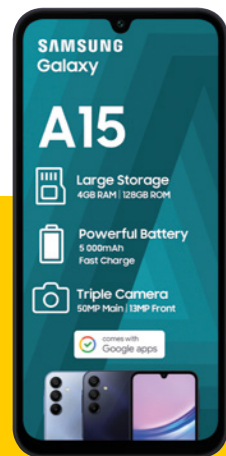

Top 10 Contract Deals

Use your data however you like, call anyone on any network. Life's simple with new MTN Yellow Plans.

Top Contract Deals

Samsung Galaxy A15 LTE

MegaFlex R135 (Airtime Value)
R199 PMx36

Cash Deal R3 999