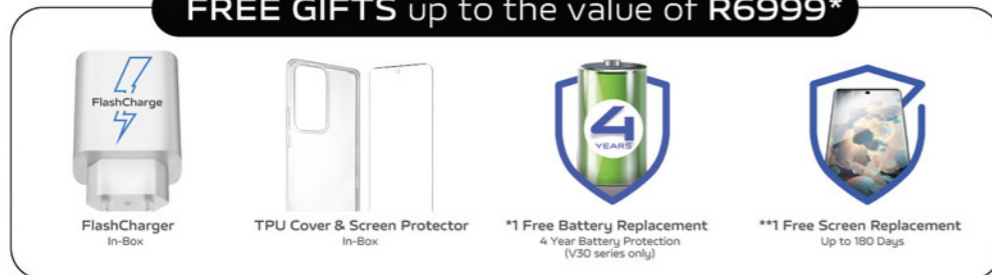

FREE GIFTS up to the value of R6999*