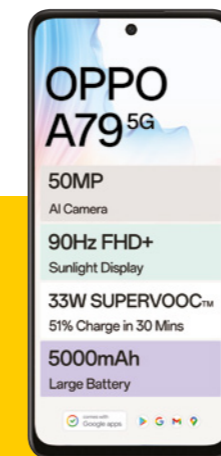

OPPO A79 5G 5G Enabled

plus
R449 PMx36

Cash Deal R11 269